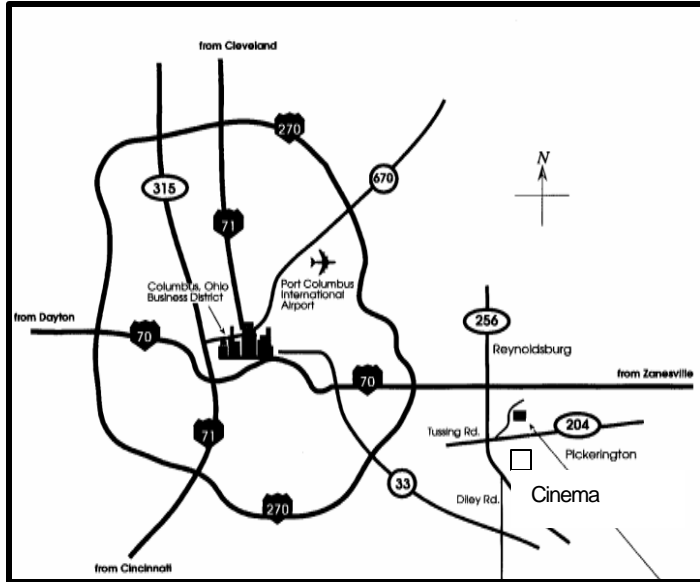

DIRECTIONS: The Ohio Center for Occupational Safety and Health is located at 13430 Yarmouth Drive, just east of Columbus. Take I-70 to Exit 112A, Route 256 Pickerington. Immediately upon entering onto southbound Route 256 (Hill Road), get in the extreme left lane. At the first light, Route 204 (Blacklick Eastern Road), turn left. Yarmouth Drive is at the second traffic light from the intersection of Routes 256 and 204 (approximately ¼ mile) on the left side. The entrance to the Center is the second driveway on the right.

Overview of Columbus Area

Detail of Area Surrounding OCOSH

Area Hotels/Motels

Holiday Inn – East 4560 Hilton Corporate Drive, Col's (614) 868-1380	Residence Inn by Marriott 2084 S. Hamilton Road, Columbus (614) 864-8844
Ramada Inn East 2124 S. Hamilton Road, Columbus (614) 861-7220	Motel 6 – East Columbus 5910 Scarborough, Columbus (614) 755-2250
Days Inn – Travel Lodge 5930 Scarborough, Columbus (614) 868-9290	EconoLodge 5959 Scarborough, Columbus (614) 864-4670
Red Roof Inn 2449 Brice Road, Reynoldsburg (614) 864-3683	LaQuinta 2447 Brice Road, Reynoldsburg (614) 866-6456
Cross Country Inn 2055 Brice Road, Reynoldsburg (614) 864-3880	Studio Plus 2200 Lake Club Drive, Columbus (614) 759-1451
Best Western 2100 Brice Road, Reynoldsburg (614) 864-1280	Hampton Inn East 1890 Winderly Lane, Pickerington (614) 864-8383
Suburban Lodge 4790 Hilton Corporate Drive, Col's (614) 861-5833	Country Inn & Suites 2806 Taylor Road, Reynoldsburg (614) 861-8888
Hawthorn Suites, Ltd. 1899 Winderly Lane, Pickerington (614) 860-9804	Holiday Inn Express 13300 Reynoldsburg-Baltimore Rd, Pick. (614) 575-9900
Marriott Fairfield Inn & Suites 2826 Taylor Rd, Reynoldsburg (614) 864-4555	